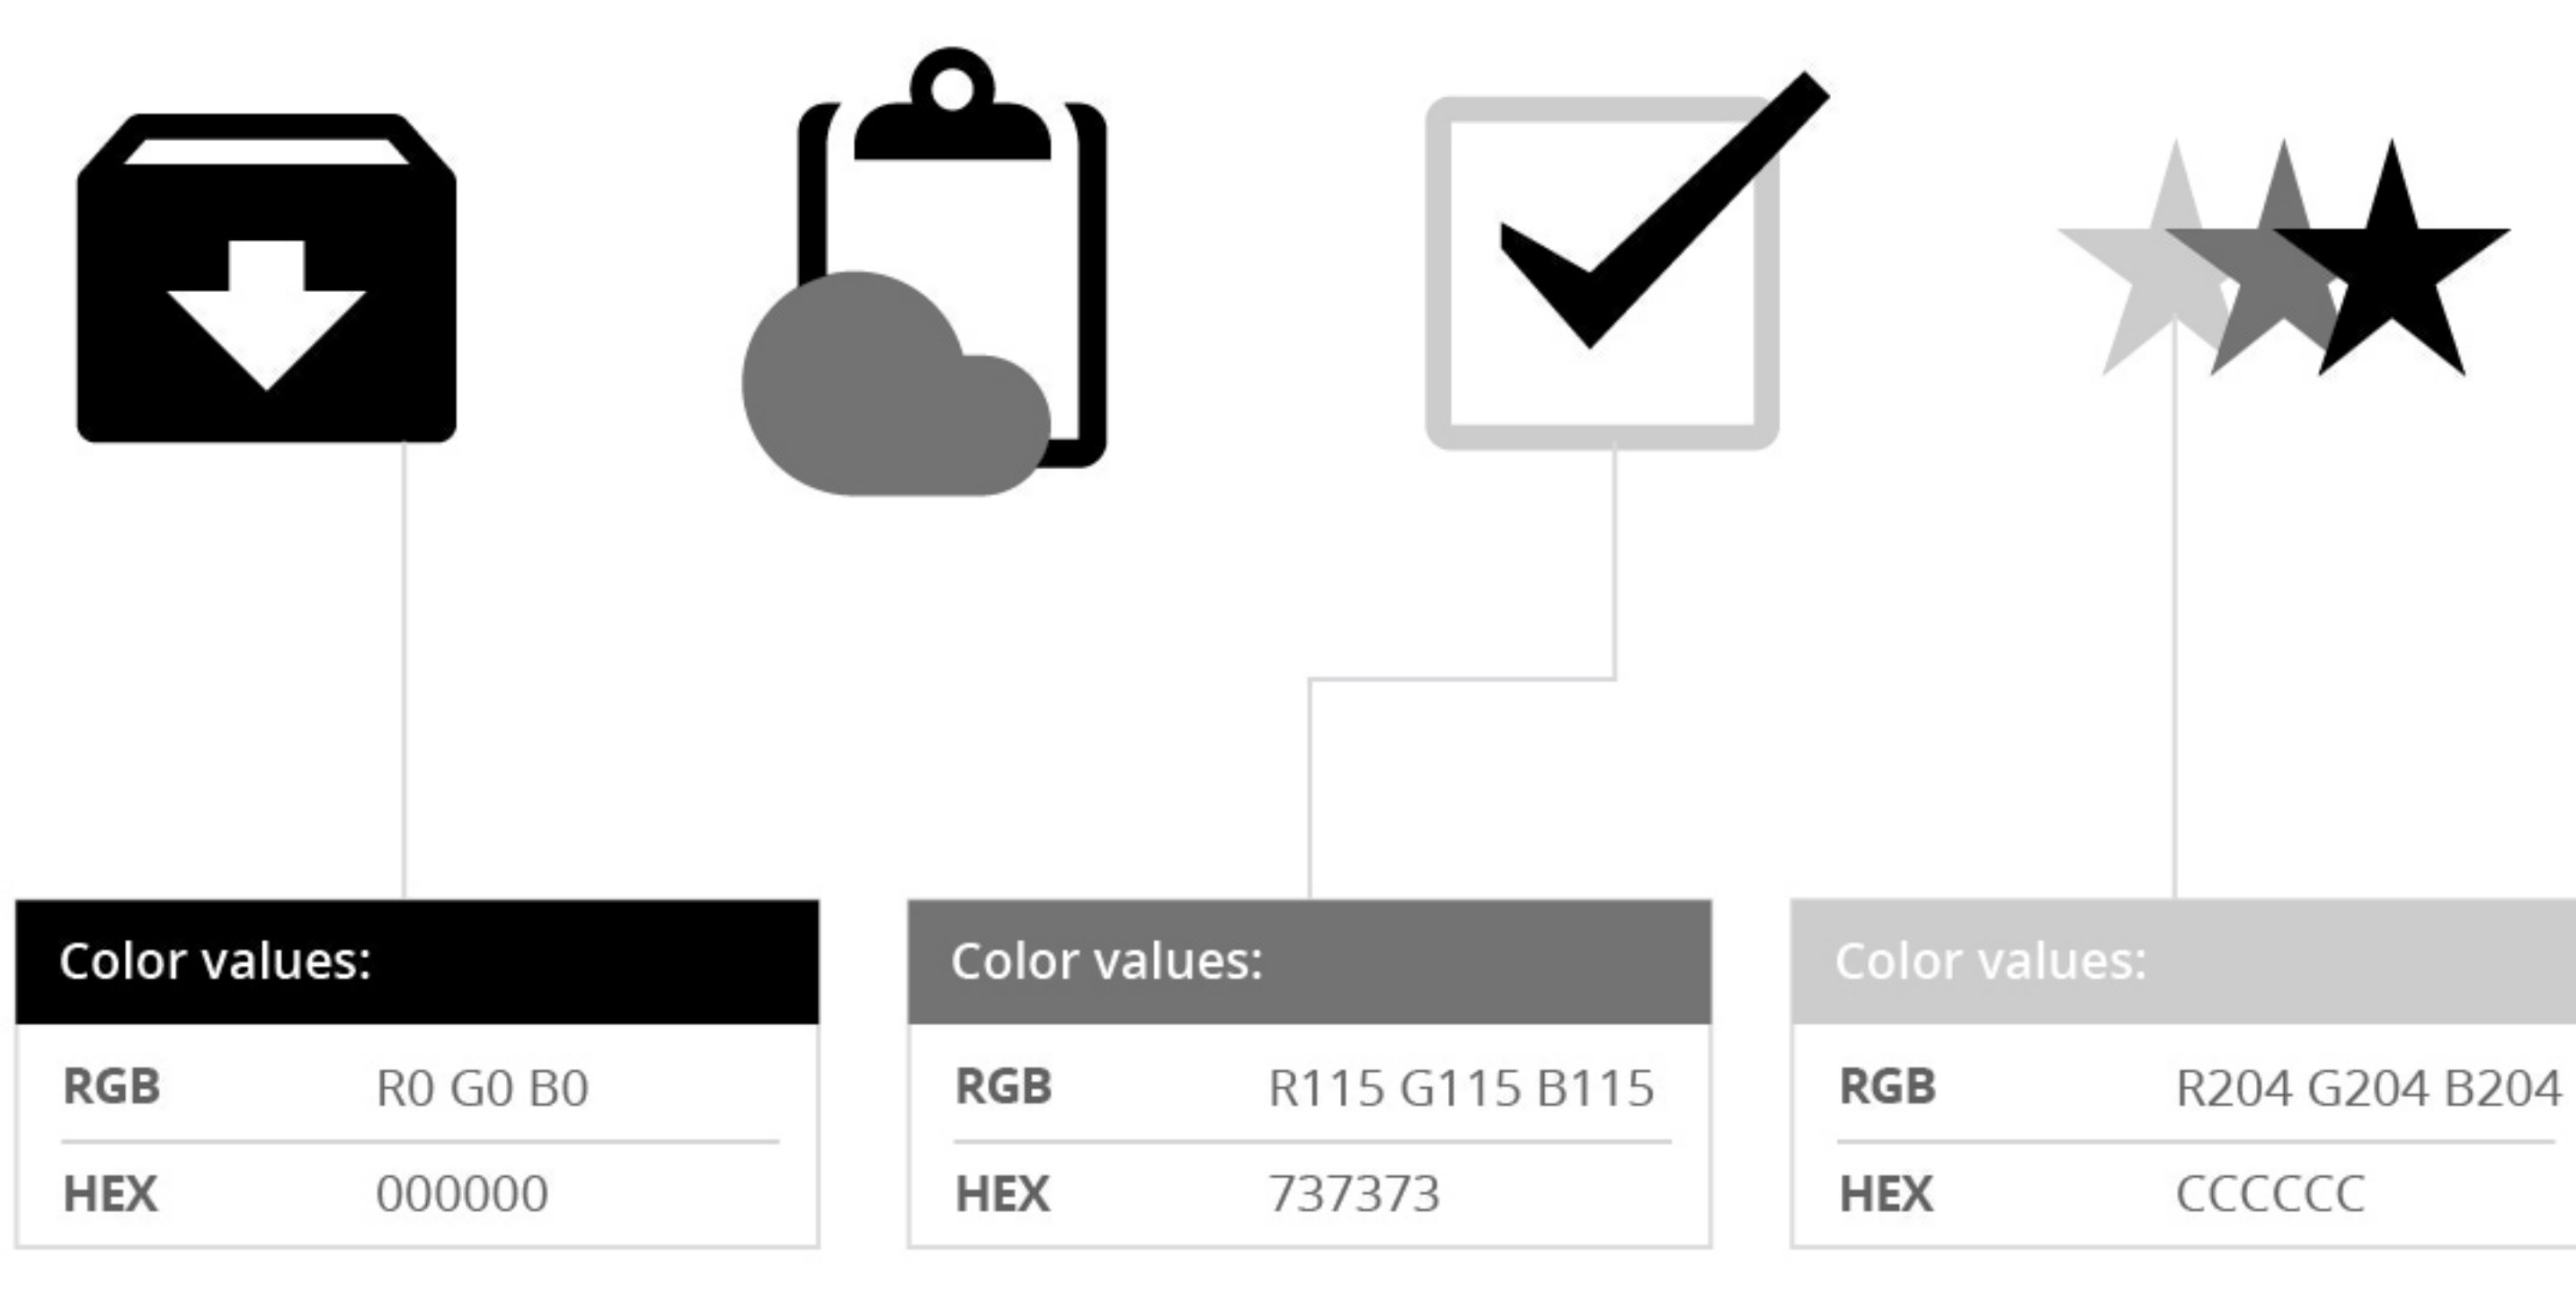

User interface icons

Feature icons / Illustrations / Infographics

User interface icons

A user interface icon, or UI icon, symbolizes a command, file, device or directory. UI icons are also utilized across Google properties to represent actions like trash, print, and save, etc.

Design principles: Reductive approach

Design principles: Geometric shapes

Design principles: Color

Creating product icons: Pixel perfect

Icons that align to the pixel grid allow for crisp detail at small sizes.