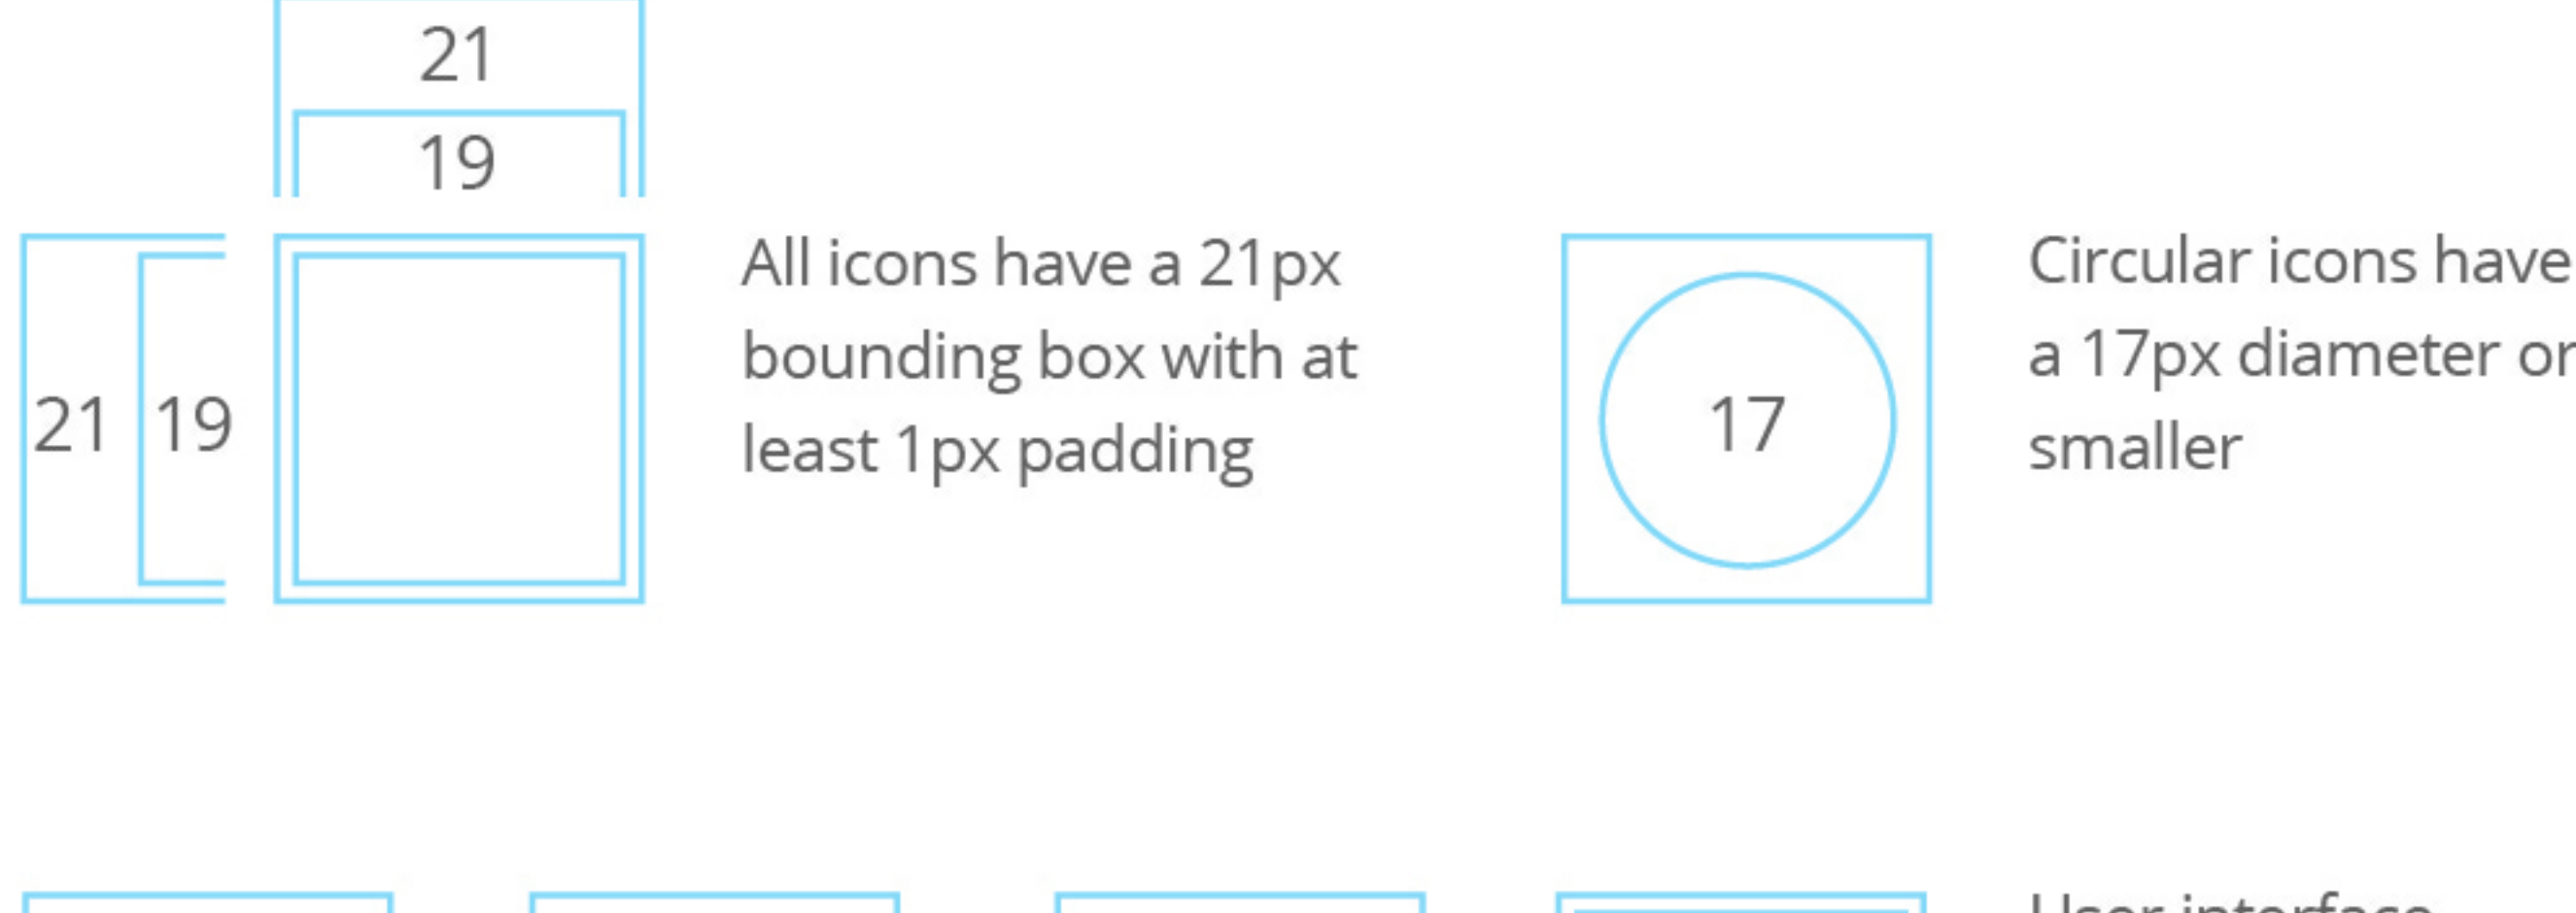

Creating user interface icons: Proportion and sizes